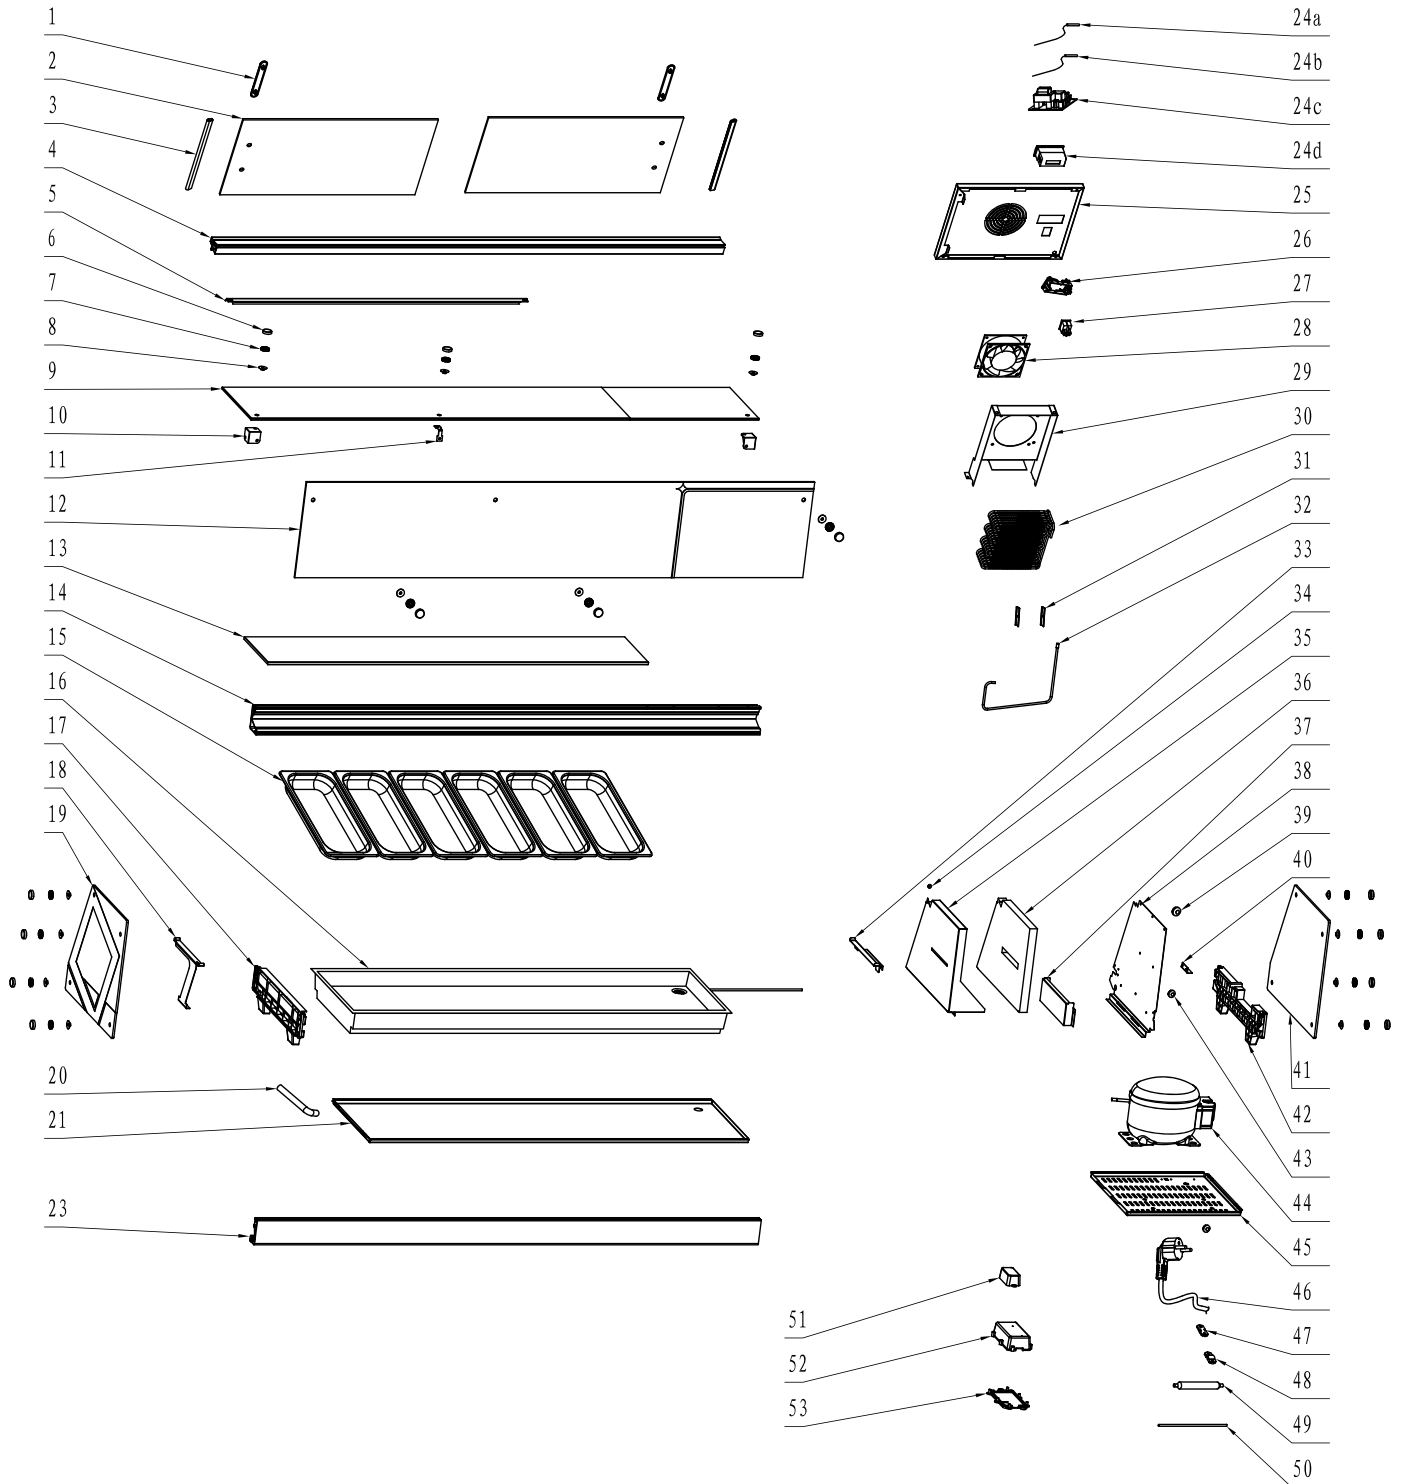

# Parts Breakdown

Model RS-CN-0084 44394

# Parts Breakdown